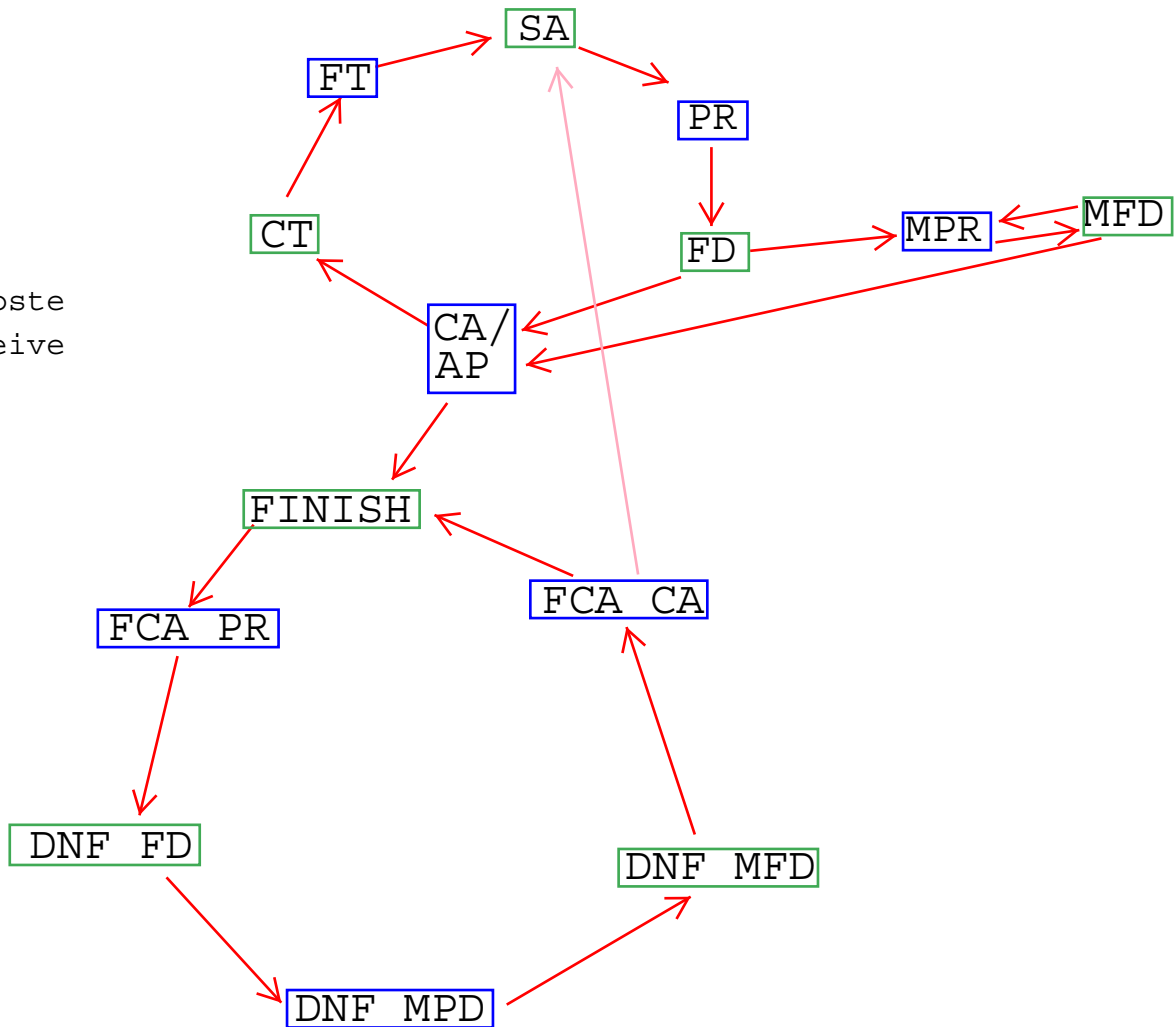

FENCING TACTICAL WHEEL

2 MODES

-Offense

-Defense

3 ACTIONS

-Attack

-Parry Riposte

-Feint Deceive

SA- Simple Attack

PR- Parry Riposte

FD- Feint Deceive

CA- Counter Attack

CT- Counter Time

FT- Feint in Tempo

MPR- Multiple Parry Riposte

MFD- Multiple Feint Deceive

AP- Attack in Prep

FCA PR- False Counter Attack, Parry Riposte

DNF FD- Do Not Finish, Feint Deceive

DNF MPD- Do Not Finish, Multiple Parry Riposte

DNF MFD- Do Not Finish, Multiple Feint Deceive

FCA CA- False Counter Attack, Counter Attack